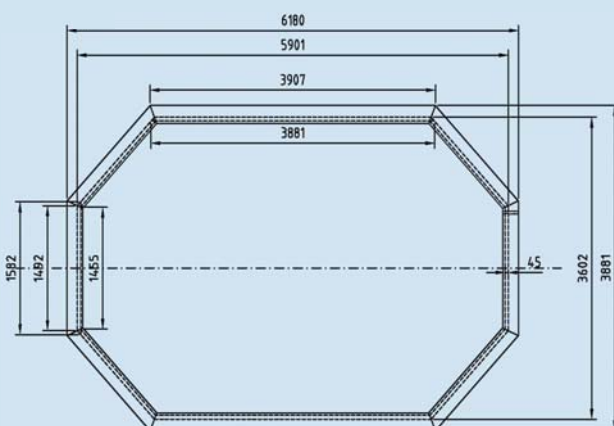

OBLONG 390x620

A standard GardiPool consists of :

- wooden frame (45mm) in treated red fir (grade 4)
- one-piece wooden border in treated red fir, (option in exotic hardwood)
- wooden external stairs in treated red fir (option exotic hardwood), internal stairs in stainless steel
- all fittings in stainless steel
- anti-bacterial felt - cut at the right size
- liner 75/100°, light blue
- sand filter including all accessories (hoses, connectors, sand)
- start-up maintenance kit + cleaning kit
- the rectangular models have galvanised metal supports