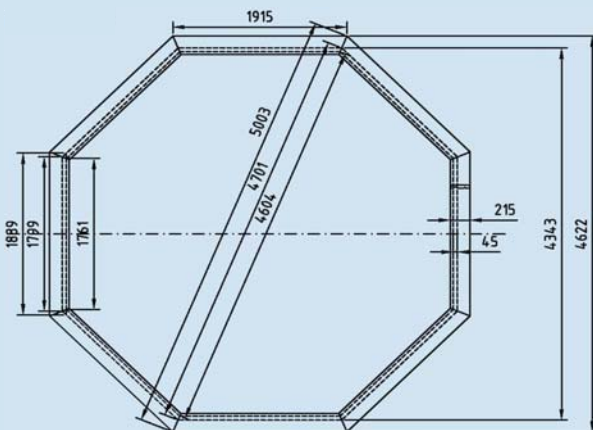

# OCTOO 500

A standard GardiPool consists of :

- wooden frame (45mm) in treated red fir (grade 4)
- one-piece wooden border in treated red fir, (option in exotic hardwood)
- wooden external stairs in treated red fir (option exotic hardwood), internal stairs in stainless steel
- all fittings in stainless steel
- anti-bacterial felt - cut at the right size
- liner 75/100°, light blue
- sand filter including all accessories (hoses, connectors, sand)
- start-up maintenance kit + cleaning kit
- the rectangular models have galvanised metal supports